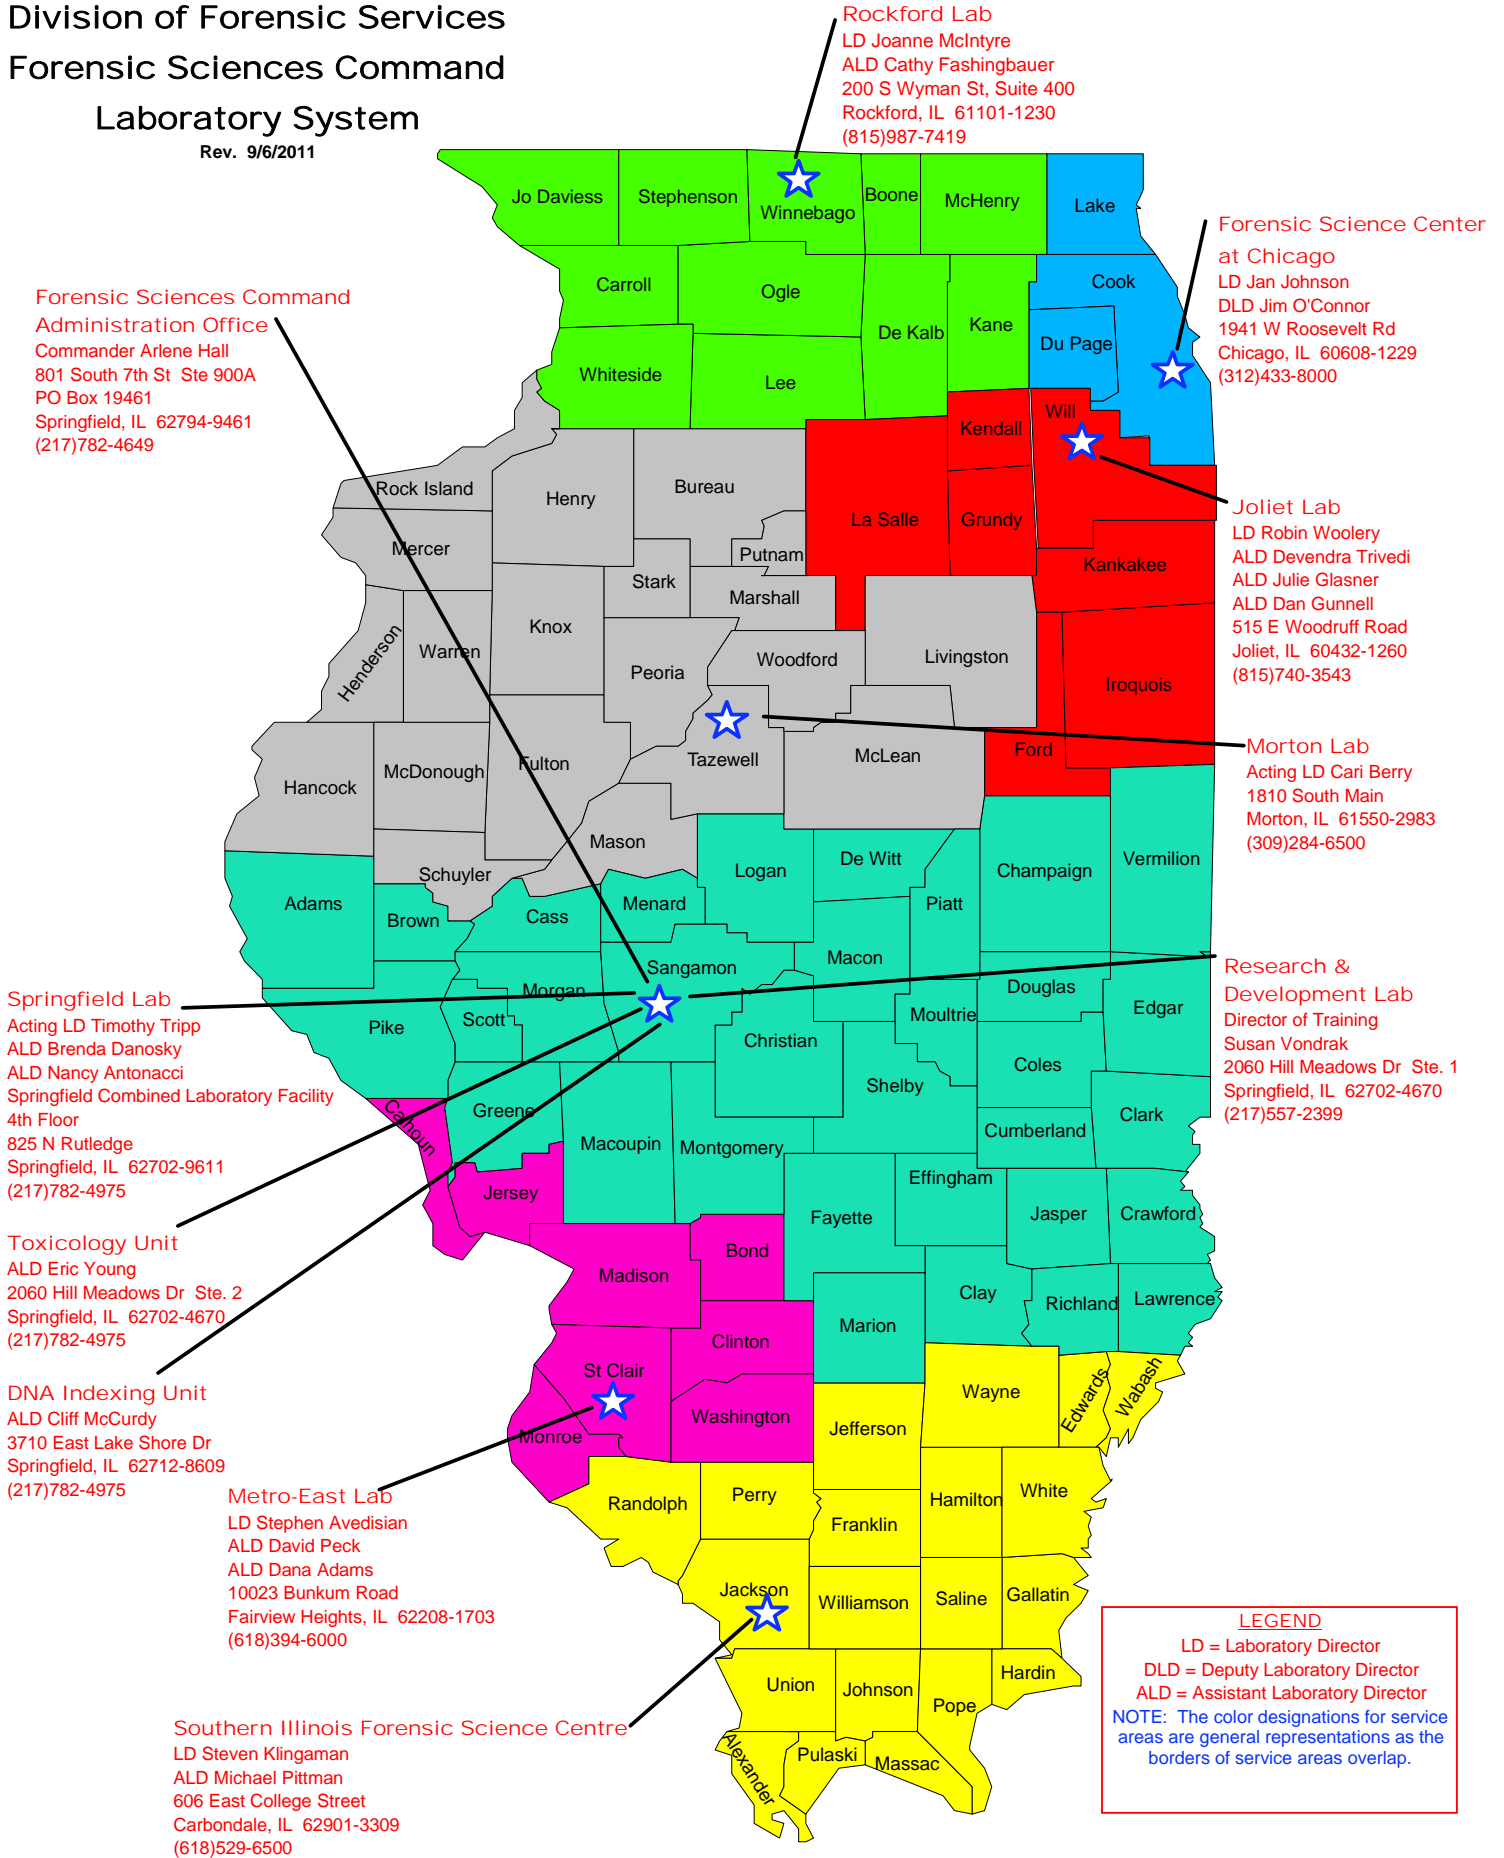

Illinois State Police
 Division of Forensic Services
 Forensic Sciences Command
 Laboratory System

Rev. 9/6/2011

LEGEND
 LD = Laboratory Director
 DLD = Deputy Laboratory Director
 ALD = Assistant Laboratory Director
 NOTE: The color designations for service areas are general representations as the borders of service areas overlap.